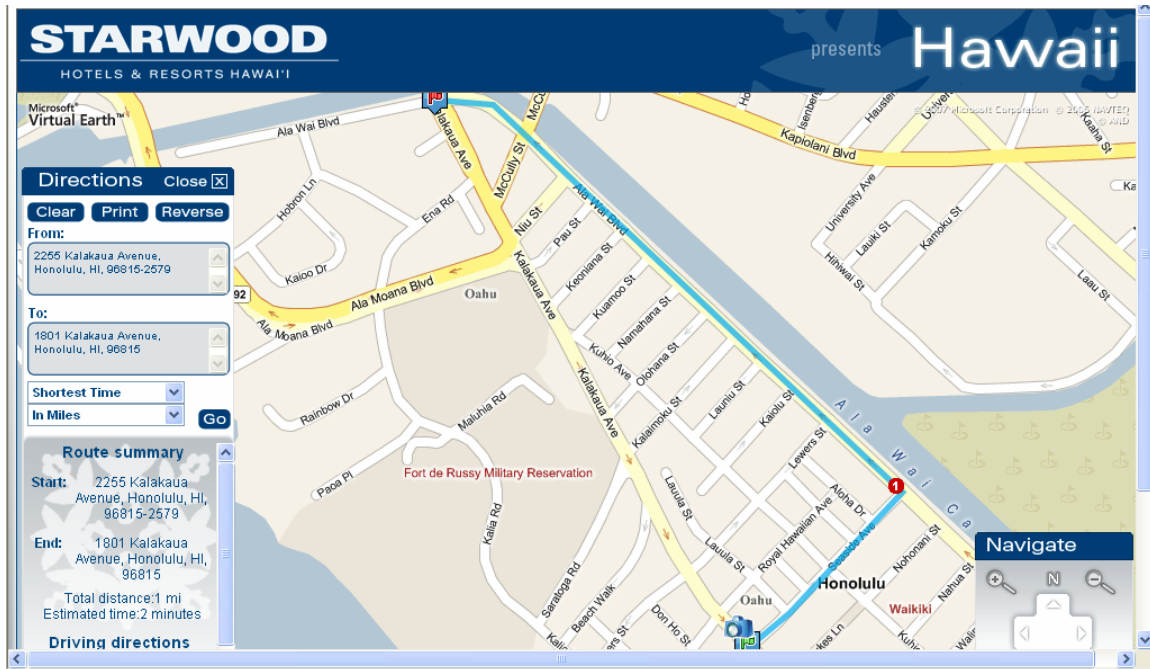

Sheraton Waikiki – Honolulu Convention Center

The Hawaii Convention Center combines the modern requirements of a state-of-the-art meeting facility with the beauty, comfort and culture that Hawaii is known for.

Route summary

Start: 2255 Kalakaua Avenue, Honolulu, HI, 96815-2579

End: 1801 Kalakaua Avenue, Honolulu, HI, 96815

Total distance: 1 mile

Estimated time: 2 minutes

Driving directions

Depart from 2255 Kalakaua Avenue, Honolulu, HI, 96815-2579

1 Depart on Seaside Ave (North-East) (0.3mi)

2 Turn LEFT (North-West) onto Ala Wai Blvd (0.8mi)

Arrive at 1801 Kalakaua Avenue, Honolulu, HI, 96815